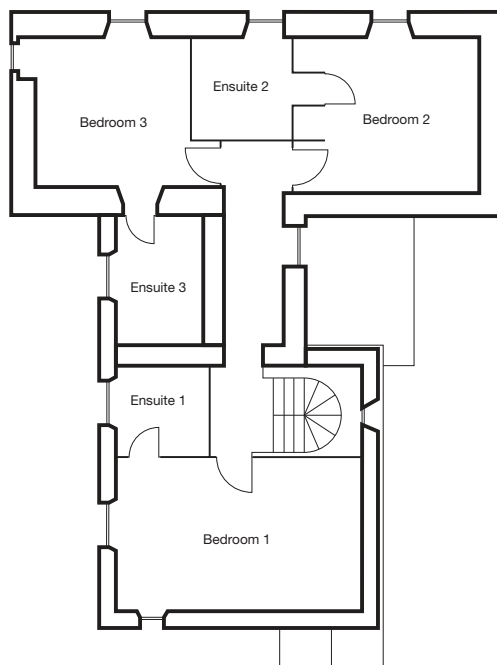

# TREVERRA FARM FLOOR PLAN 6-8 GUESTS

MAXIMUM GUESTS **8**

SELF CATERING

**First Floor**

**Location**

10-15 minutes walk to Porthilly Beach and 5 minutes drive to centre of Rock

**Bedroom 1**

Twin/Superking bedroom with ensuite shower

**Bedroom 2**

Superking with ensuite bathroom

**Bedroom 3**

Kingsize Double with ensuite bath/shower

**Twin/TV Room**

Twin end to end beds with separate shower

**Facilities**

- Networked Sonos Music System on Ground Floor
- i-pod docks in 1st floor bedrooms
- 3 TV Screens
- 2 Sky boxes
- DVD player
- PS4 games console
- Wifi network
- Wood burning stove and logs
- Wet room with wetsuit and board storage
- Tennis Court
- Large Gardens
- Outdoor pool with hot tub
- Patio with gas barbecue