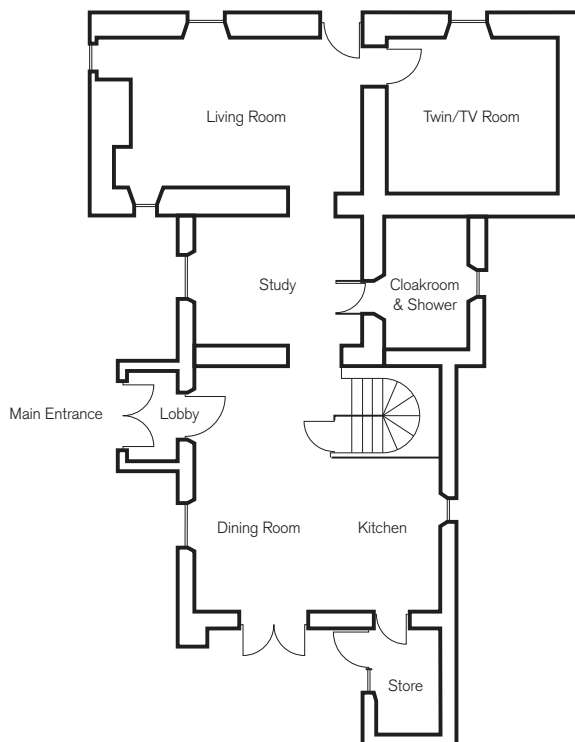

Housekeeping

- Weekly linen change
- Goosedown duvet and pillows (hypoallergenic on request)
- Egyptian cotton bedlinen
- Towels and pool towels provided
- Balance Me toiletries

Ground Floor