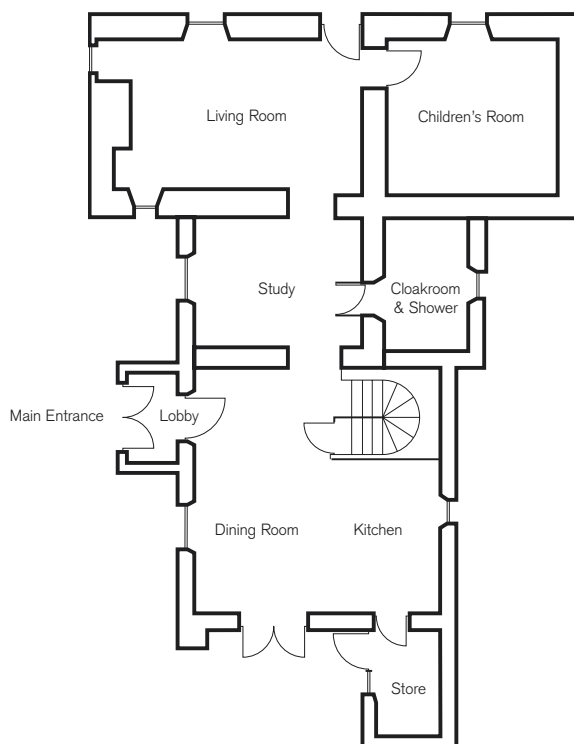

Ground Floor