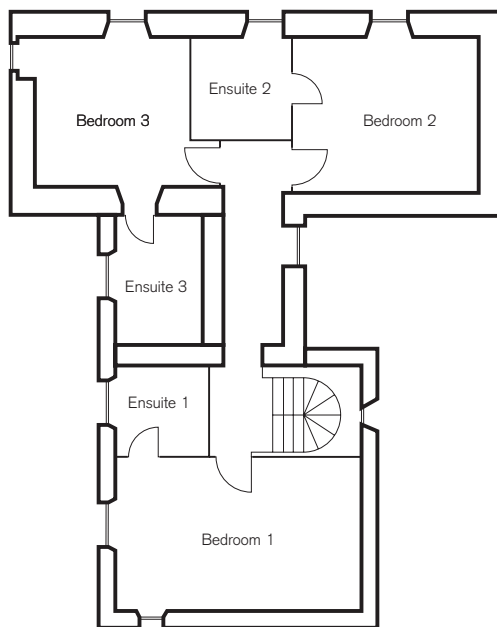

TREVERRA FARM FLOOR PLAN 6-8 GUESTS

MAXIMUM GUESTS 8	LIVING AREA 175m²	SELF CATERING
-------------------------	-------------------------------------	---------------

Location

10-15 minutes walk to Porthilly Beach and 5 minutes drive to centre of Rock

Bedroom 1

Twin/Superking with ensuite shower

Bedroom 2

Superking with ensuite bathroom

Bedroom 3

Kingsize Double with ensuite bath/shower

Children's Room

Twin end to end beds with separate shower

Facilities

Networked Crestron Music System on Ground Floor

I-pod docks in 1st floor bedrooms

3 TV Screens

2 Sky boxes

DVD player and Wii Console

Wifi network

Wood burning stove and logs